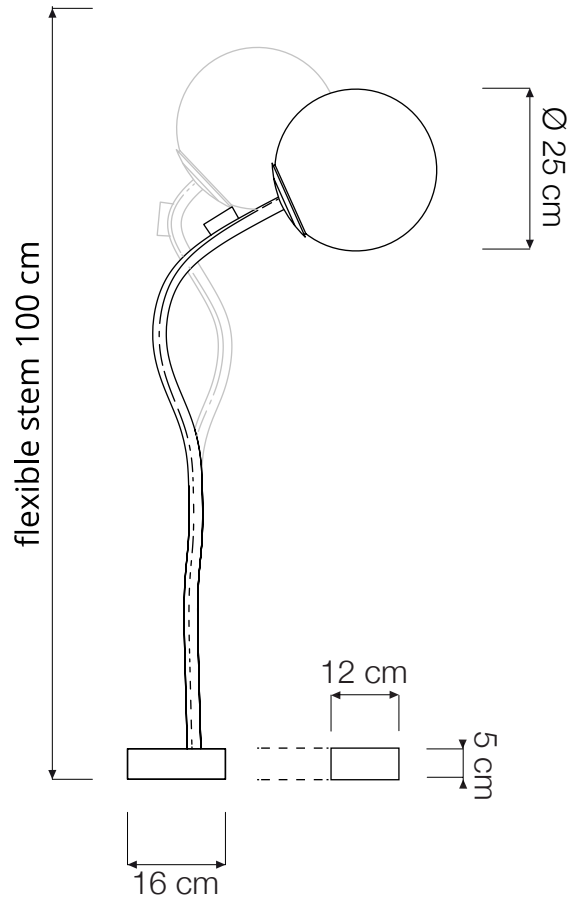

## FLOOR LAMP

**Micro luna piantana** (Ø 25) max 40W | E14 (230V) - E12 (120V)  
LED bulbs compatible | rec. LED 8W

Led color temperature recommended:  
neutral white 4200 °K / warm white 2700 °K

### MATERIALS

Nebulite (fiberglass), cast-iron, steel, nylon, polycarbonate

### CANOPY COLOR

white

### BASE/STEM COLOR

black

white

INCLUDES 200 CM CORD AND FOOT-SWITCH.  
BULBS ARE NOT INCLUDED.

AVAILABLE WITH ELECTRONIC [LED DIMMER](#).

RECYCLED CARDBOARD

PROUDLY DESIGNED AND MADE  
IN ROME | ITALY

RESPONSIBLE HANDMADE  
QUALITY